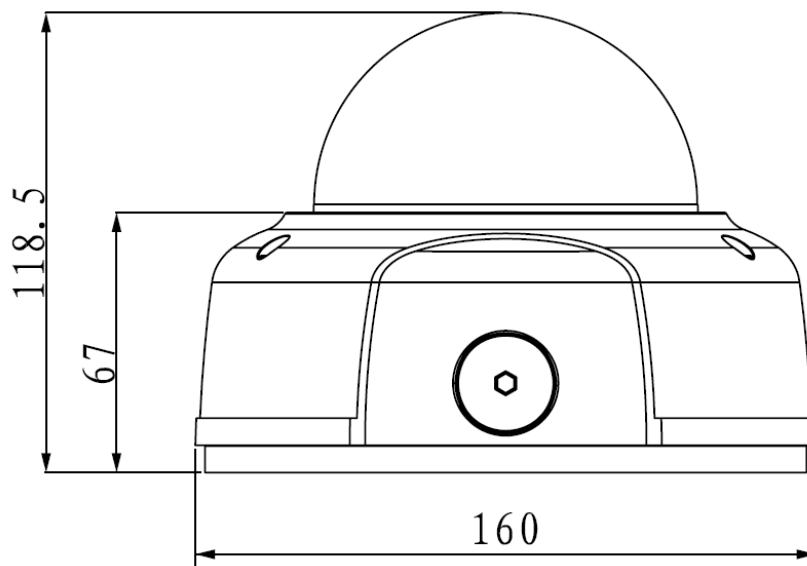

DH-IPC-HDB3110

Smart Phone	iPhone, iPad, Android, Windows Phone
Auxiliary Interface	
Memory Slot	Micro SD, Max 32GB
Alarm	2/1 channel In/Out
General	
Power Supply	DC12V/AC24V, PoE(802.3af)
Power Consumption	<8W
Working Environment	-10°C~+60°C, 10%~90%
Protection Level	IK10 & IP66
Dimensions	Φ160mm×118.5mm
Weight	1.25kg

Dimensions (mm)

Dahua Technology Co., Ltd.

1187 BinAn Road, Binjiang District, Hangzhou, China

Tel: +86-571-87688883

Fax: +86-571-87688815

Email: overseas@dahuatech.com

www.dahuatech.com

*Design and specifications are subject to change without notice.

© 2012 Dahua Technology Co., Ltd.